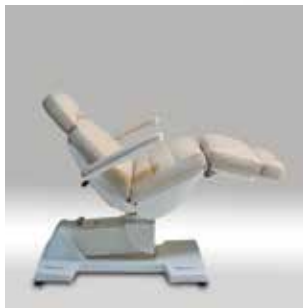

SPL with Soft upholstery