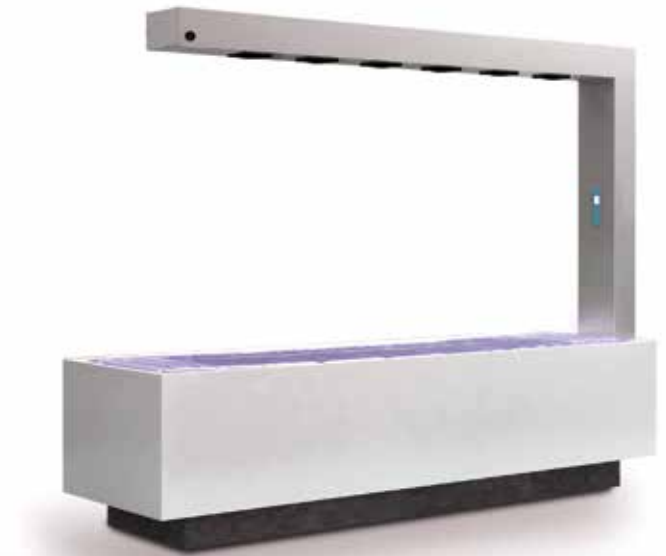

Libra Edge

This table made of stone-like, yet skin-friendly Corian® is ideal for all wet applications. Because the edge of the heated table surface and the integrated 4-point drain let the water run off even in inclined table position.

The Libra Edge Wet Table is the perfect treatment table for wet treatments, while the Libra Edge with horizontal shower guarantees an exceptional showering experience while lying down. The shower arm can be equipped with three different technologies:

1. With standard shower heads that supply water evenly and continuously. Thus the front table area and the rear area can be controlled independently.
2. With Kohler® technology: These ensure a kind of special water choreography through a temporary, pre-programmed start and stop.
3. With the Dornbracht® technology, your customers will experience deeply relaxing water choreographies with an additional Kneipp effect thanks to the alternating water temperature during the showering process.

Many functions can also be accessed via an intuitive touch screen display.