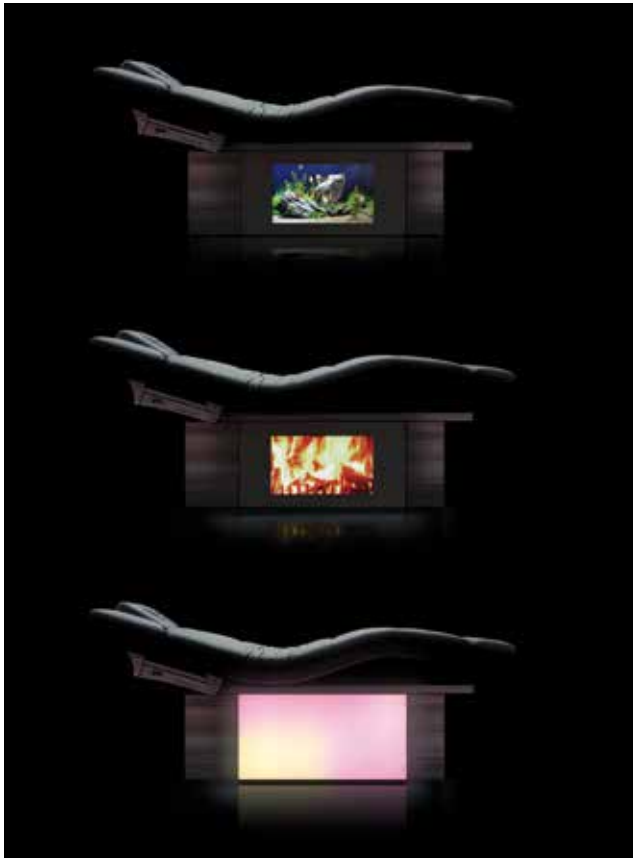

MLW F2

- Narrow base trim for more legroom
- Configurable equipment
- Pull-out head and foot section and armrests
- Height, back, leg, and foot section electrically adjustable
- Lowerable armrests
- Head section +/- 30° tiltable
- Up to eight treatment positions can be saved
- Control selectable from wired hand switch, footswitch, or infrared remote control
- Soft PU upholstery in three widths
- Standard upholstery color: White. Other colors from our color collection for an additional charge
- Base in white or wenge, optional in other decors
- Mechanically lowerable castors

- Height: 58-91 cm
- Length: 199 cm
- Width: S 76 cm / M 85 cm / L 92 cm
- (Recommended) lifting capacity: 250 kg
- Load capacity of the table surface: 300 kg