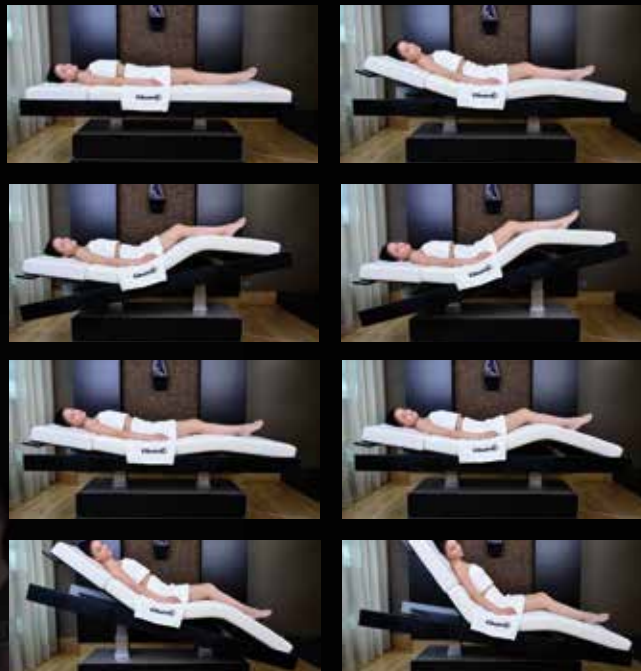

WellMassage4D

The innovative treatment concept

Up to now, you were only familiar with massages where customers are lying flat. With WellMassage4D that's now completely different! This signature treatment was created in collaboration with Jean-Guy de Gabriac, CEO of the Belgian massage and spa specialist Tip Touch International, especially for the MLX spa table.

The unique treatment concept combines high-tech & high touch to create high impact. With its innovative mix of strokes, pressure massage, sliding massage strokes, and mobilization and meridian stimulation in combination with eight programmed table positions, the WellMassage4D offers an extraordinary full-body treatment for sustained deep relaxation.

You will learn the innovative treatment concept in our WellMassage4D training course, where the eight special table positions are also explained and saved.

8 Step Treatment

8 preset positions for 8 particular treatment steps

With the WellMassage4D with its eight special treatment steps, the perfect flexibility of our high-tech MLX spa table is fully utilized. With unique motion sequences and pre-set positions, MLX offers treatment options unlike any other spa table!

The combination of high tech & high touch ensures a unique spa and relaxation experience. At the same time, it offers the therapist the opportunity to work ergonomically in the best possible way, i.e. back-friendly and saving their strength.

WellMassage4D can be run as 50- and 80-minute treatments in two versions:

"RELAX"

The deep relaxing effect of this program lets your customers forget the stress of everyday life.

"DEEP"

The focus of this program version is on the additional relaxation of stress-related tense, aching muscles.